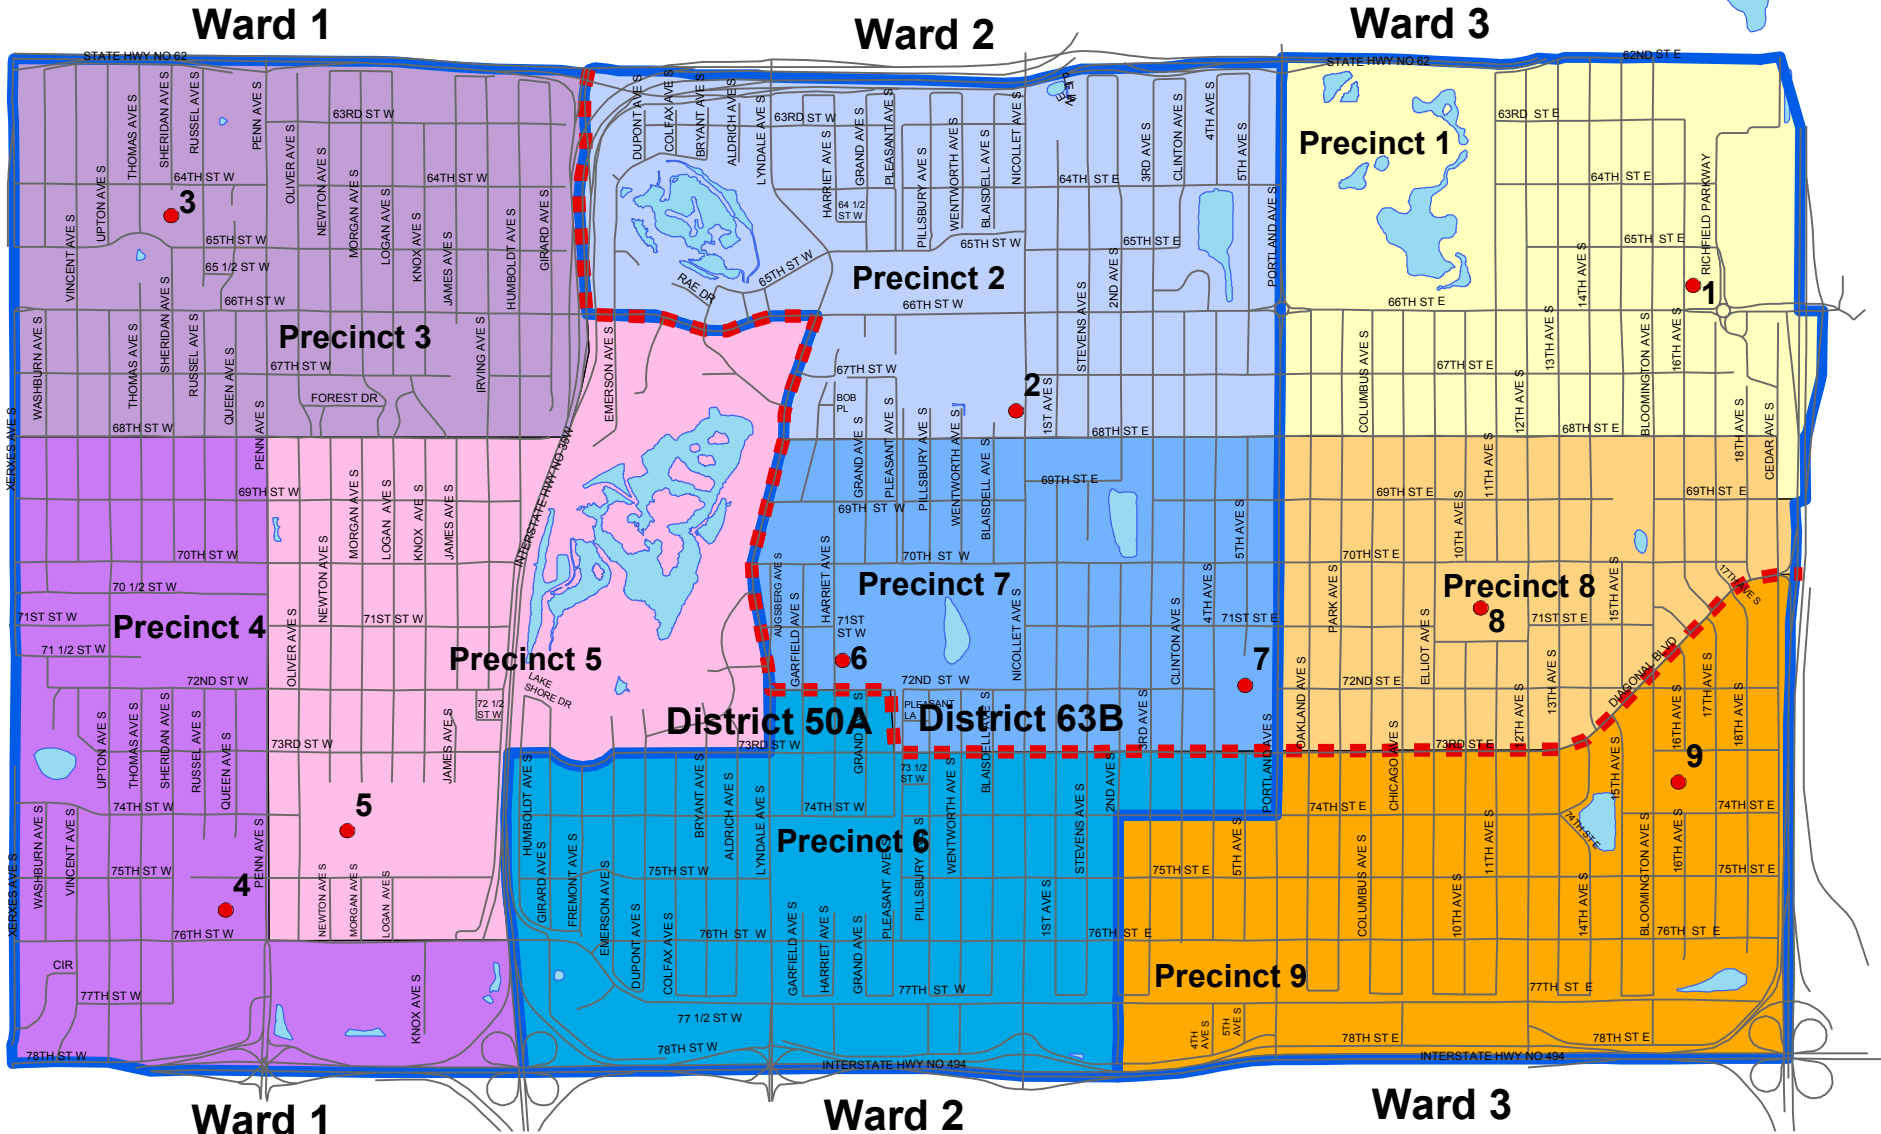

# Richfield Precincts & Wards

- |  |  |   |   |   |
|--|--|---|---|---|
| 1. Mt. Calvary Education Building<br>6541 16th Avenue  | 3. Sheridan Hills School<br>6400 Sheridan Avenue     | 5. Richfield Middle School<br>7461 Oliver Avenue  | 7. Hope Presbyterian Ed. Facility<br>7132 Portland Avenue | 9. Centennial School<br>7315 Bloomington Avenue |
| 2. St. Peter's Catholic Church<br>6730 Nicollet Avenue | 4. St. Richard's Catholic Church<br>7540 Penn Avenue | 6. Central School Building<br>7145 Harriet Avenue | 8. STEM School<br>7020 12th Avenue                        |   |

**Legend** ■ ■ ■ Legislative District Boundary    □ Ward Boundary    ● Polling Location